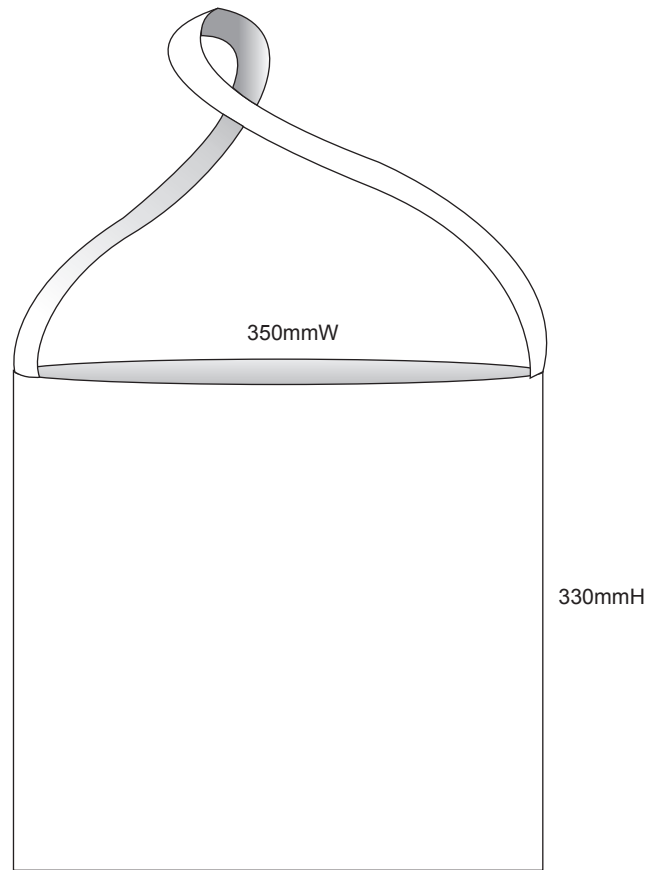

Back View

Version V1.1

Not on Scale

PRE-DYED LYCRA

Pantone Colours Reference:

Screen Printing

Graphic Editor
Name

NOTES:

Sales Rep
Name

Start Date
2010/00/00

End Date
2010/00/00

Template views are for proofing and printing!
3D views are for concept and design process only!
Champion System logo must appear on front and back
Use this template for all similar items.