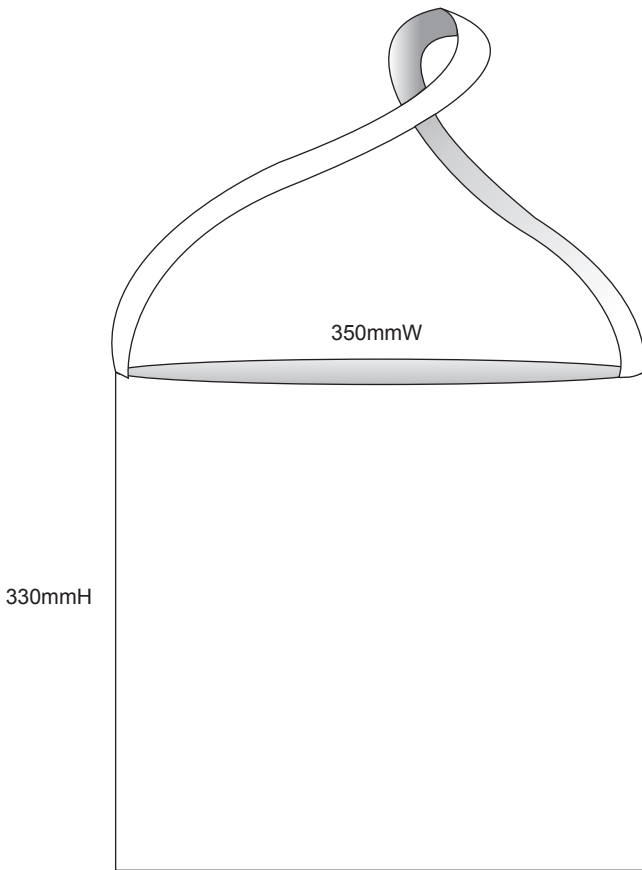

Customer: Team Name_USXXXX

Custom Mussette Bag Template

Front View